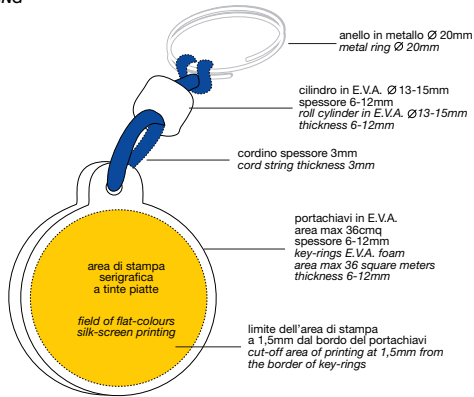

COME PERSONALIZZARE HOW DO PERSONAZE

STAMPA SERIGRAFICA SILK SCREEN PRINTING