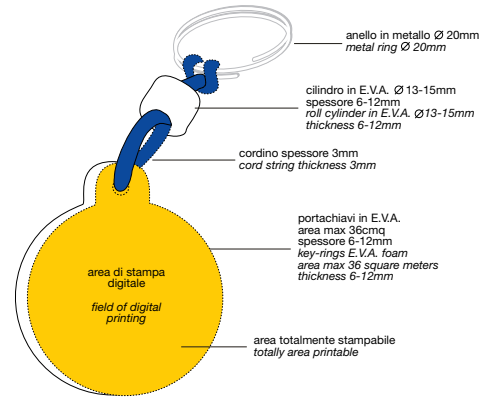

STAMPA DIGITALE E PLOTTER FLAT-BED DIGITAL & PLOTTER FLAT-BED PRINTING